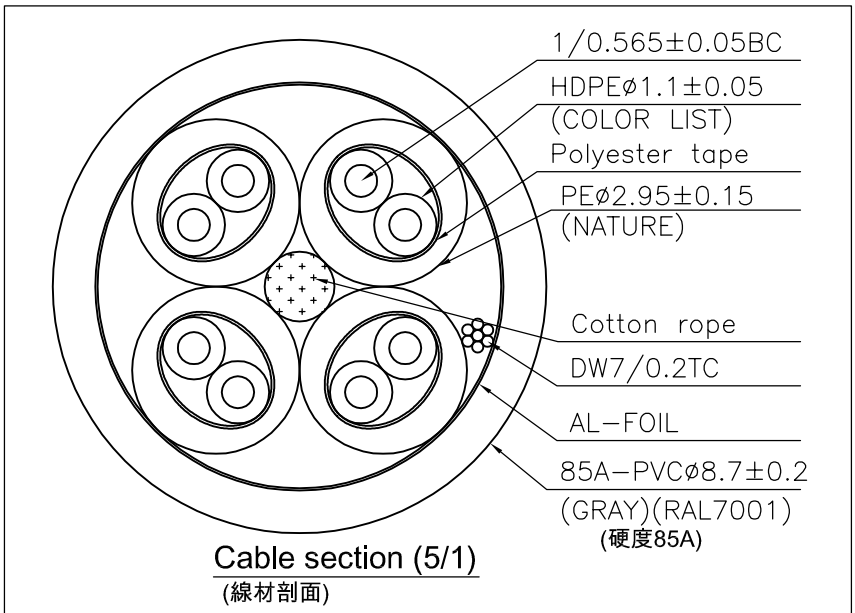

REVISIONS		
ISS	ZONE	DESCRIPTION\PER REQUEST\DATE
A2	A-5	修改線材規格,外被色號改為7001,加硬度
V	OPEN	對客戶公開圖紙
	OPEN	對供應商公開圖紙
	CLOSED	僅限廠內使用

- Notes(備註):
1. Black color print on cable
(線材上為黑色印字)
 2. This CAT6 cable must use 23AWG RJ45.
(此款CAT6線材須搭配23AWG水晶頭)
 3. Cable printing is inkjet printing
(線材印字為噴碼印字方式)

CABLE NO.: 3071700013-01

ROLL
(依照訂單下單米數,圖紙不特定標示米數)

- 4 pair twisted wire (4對雙絞):
1. 橙-白/橙(Orange-White/Orange)
 2. 藍-白/藍(Blue-White/Blue)
 3. 綠-白/綠(Green-White/Green)
 4. 棕-白/棕(Brown-White/Brown)

COLOR LIST
(顏色列表)

MATERIAL	APPROVED <i>吳碧珊</i> DATE 2019-05-31	日昇電子股份有限公司 SUN RISE EXACT INDUSTRIAL CO.	3rd ANGLE PROJECTION	SCALE	1.5/1	TOLERANCE	±0.1
	CHECKED DATE			UNITS	mm	ANGLES	±5°
FINISH	DRAWN 吳碧珊 DATE 2019-05-31	FILE NO. D:\CAD\線材系列\1604010025_ CAT6 NETWORK CABLE_CA001A2 ERP LINK: 1604010025		PART NO. (網路線)		REV. A2	
	CAT6 NETWORK CABLE CAT6 NETWORK CABLE						