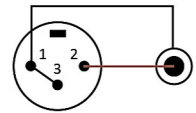

SVP573-7
Female XLR to RCA Plug

SVP573-8
Female XLR to Mini XLR
(Pin Define by Order)

SVP573-9
Female XLR to Mini XLR
(Pin Define by Order)

XLR to
TS Mono Phone/
RCA/BNC

XLR to TRS Stereo Phone

XLR to Mini XLR

Male XLR Adaptor

SVP574-1
Male XLR to TS Jack

SVP574-2
Male XLR to TS Plug

SVP574-3
Male XLR to TRS Jack

SVP574-4
Male XLR to TRS Plug

SVP574-6
Male XLR to RCA Jack

SVP574-7
Male XLR to RCA Plug

SVP574-8
Male XLR to Mini XLR
(Pin Define by Order)

SVP574-9
Male XLR to Mini XLR
(Pin Define by Order)

SVP574-10
Male XLR to TRS Jack
(With Lock)

SVP557
Female XLR to Female XLR

SVP558
Male XLR to Male XLR

SVP559
Female XLR to Male XLR

SVP559-GOPEN
Female XLR to Male XLR
Pin 1 Open for Ground-Loop
Can Cancel "Ham Noise"
※ Cable need follow
AES48 standard.