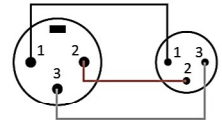

SVP573-7
Female XLR to RCA Plug

SVP573-8
Female XLR to Mini XLR
(Pin Define by Order)

SVP573-9
Female XLR to Mini XLR
(Pin Define by Order)

XLR to
TS Mono Phone/
RCA/BNC

XLR to TRS Stereo Phone

XLR to Mini XLR

Male XLR Adaptor

SVP574-1
Male XLR to TS Jack

SVP574-2
Male XLR to TS Plug

SVP574-3
Male XLR to TRS Jack

SVP574-4
Male XLR to TRS Plug

SVP574-6
Male XLR to RCA Jack

SVP574-7
Male XLR to RCA Plug

SVP574-8
Male XLR to Mini XLR
(Pin Define by Order)

SVP574-9
Male XLR to Mini XLR
(Pin Define by Order)

SVP574-10
Male XLR to TRS Jack
(With Lock)

SVP557
Female XLR to Female XLR

SVP558
Male XLR to Male XLR

SVP559
Female XLR to Male XLR

SVP559-GOPEN
Female XLR to Male XLR
Pin 1 Open for Ground-Loop
Can Cancel "Ham Noise"
※ Cable need follow
AES48 standard.