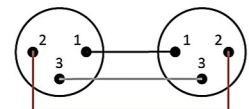

SVP557
SVP558
SVP559