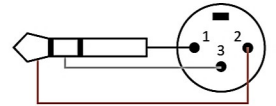

SVP573-7
Female XLR to RCA Plug

SVP573-8
Female XLR to Mini XLR
(Pin Define by Order)

SVP573-9
Female XLR to Mini XLR
(Pin Define by Order)

XLR to
TS Mono Phone/
RCA/BNC

XLR to TRS Stereo Phone

XLR to Mini XLR

Male XLR Adaptor

SVP574-1
Male XLR to TS Jack

SVP574-2
Male XLR to TS Plug

SVP574-3
Male XLR to TRS Jack

SVP574-4
Male XLR to TRS Plug

SVP574-6
Male XLR to RCA Jack

SVP574-7
Male XLR to RCA Plug

SVP574-8
Male XLR to Mini XLR
(Pin Define by Order)

SVP574-9
Male XLR to Mini XLR
(Pin Define by Order)

SVP574-10
Male XLR to TRS Jack
(With Lock)

SVP557
Female XLR to Female XLR

SVP558
Male XLR to Male XLR

SVP559
Female XLR to Male XLR

SVP559-GOPEN
Female XLR to Male XLR
Pin 1 Open for Ground-Loop
Can Cancel "Ham Noise"
※ Cable need follow
AES48 standard.