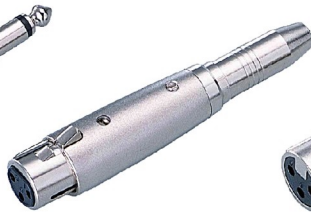

Female XLR Adaptor

SVP573-1
Female XLR to TS Jack

SVP573-2
Female XLR to TS Plug

SVP573-3
Female XLR to TRS Jack

SVP573-4
Female XLR to TRS Plug

SVP573-10
Female XLR to TRS Jack
(With Lock)

SVP573-6
Female XLR to RCA Jack

SVP573-7
Female XLR to RCA Plug

SVP573-8
Female XLR to Mini XLR
(Pin Define by Order)

SVP573-9
Female XLR to Mini XLR
(Pin Define by Order)

XLR to
TS Mono Phone/
RCA/BNC

XLR to TRS Stereo Phone

XLR to Mini XLR

Male XLR Adaptor

SVP574-1
Male XLR to TS Jack

SVP574-2
Male XLR to TS Plug

SVP574-3
Male XLR to TRS Jack

SVP574-4
Male XLR to TRS Plug

SVP574-6
Male XLR to RCA Jack

SVP574-7
Male XLR to RCA Plug

SVP574-8
Male XLR to Mini XLR
(Pin Define by Order)

SVP574-9
Male XLR to Mini XLR
(Pin Define by Order)

SVP574-10
Male XLR to TRS Jack
(With Lock)

SVP557
Female XLR to Female XLR

SVP558
Male XLR to Male XLR

SVP559
Female XLR to Male XLR

SVP559-GOPEN
Female XLR to Male XLR
Pin 1 Open for Ground-Loop
Can Cancel "Ham Noise"
※ Cable need follow
AES48 standard.