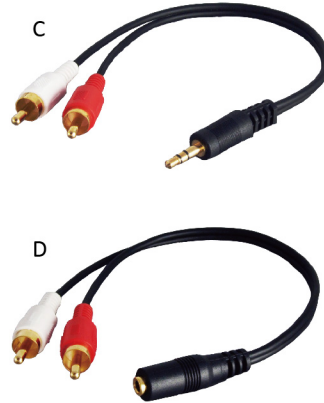

## RCA Cable

- T-type RCA connector, stronger than normal RCA connector.
- 99.97% OFC copper wire & high-quality PE insulation. • Length can be customized by order.

### 1/8" 3.5mm Mini TRS to 2 RCA

**T-type RCA Connector  
Gold Plated**

- A. **SC436S-G-T-P05-□FT**  
Mini TRS Plug to RCA Plug\*2  
3/5/6/9feet
- B. **SC436S-R-G-T-□FT**  
Mini Right Angle TRS Plug  
to RCA Plug\*2  
3/5/6/9feet
- C. **SC436S-G-T-1FT**  
Mini TRS Plug to RCA Plug\*2  
1feet
- D. **SC498G-1FT**  
Mini TRS Jack to RCA Plug\*2  
1feet

### RCA to RCA

**T-type RCA Connector  
Gold Plated  
3/5/6/9feet**

- A. **SC435G-3A-T-□FT**  
RCA Plug\*3 to RCA Plug\*3
- B. **SC435G-3FM-T-□FT**  
RCA Plug\*3 to RCA Jack\*3
- C. **SC435G-T-□FT**  
RCA Plug\*2 to RCA Plug\*2
- D. **SC443-3C2V-□FT**  
**3C-2V Coaxial Cable**  
For Vedio/RF  
RCA Plug to RCA Plug

**SC440A**  
RCA Plug\*2 to RCA Jack  
15cm

**SC440B**  
RCA Jack\*2 to RCA Plug  
15cm

A. **SC500-□M**  
**Video: Male BNC to  
Male BNC Coaxial Cable**  
**Power: 20AWG 5.5\*2.1mm  
Jack to Plug Wire**