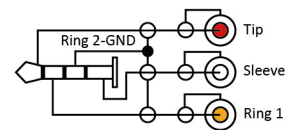

**SC440A**  
RCA Plug\*2 to RCA Jack  
15cm

**SC440B**  
RCA Jack\*2 to RCA Plug  
15cm

A. **SC500-□M**  
**Video: Male BNC to  
Male BNC Coaxial Cable**  
**Power: 20AWG 5.5\*2.1mm  
Jack to Plug Wire**

10/15/20/30m  
Cable OD 4\*8mm  
※ Video connector can select  
“F” or “RCA”.

B. **SC454S-G-P05-5FT**  
Mini TRS Plug  
to Mini TRS Plug  
Gold Plated, 5feet

**SC437**  
15cm, Mini Right Angle  
TRRS Plug to RCA Plug\*3