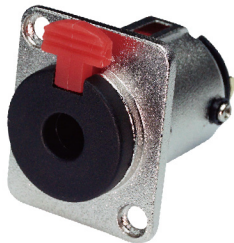

### In Line Phone Jack

With Lock,  $\varnothing$  7mm

TRS **SJ246L**

TRS **SJ246N**

With Cable Clamp

### Phone Socket

TRS **SJ246**

With Lock  
Plastic Shell  
Hole: 19\*24mm

TRS **SJ208**

With TS Closed Circuit

TRS **SJ209**

TRS **SJ246D**

With Lock  
Zinc Die-cast Shell  
Hole: 19\*24mm

TS **SJ210**

With TS Closed Circuit

TS **SJ211**

### Phone Jack Adaptor & Extension

TS to TS Adaptor

**SJ203C**

In Line Extension

$\varnothing$  7.5mm

TRS **SJ203B-3**

TS **SJ203B**

In Line Jumbo Extension