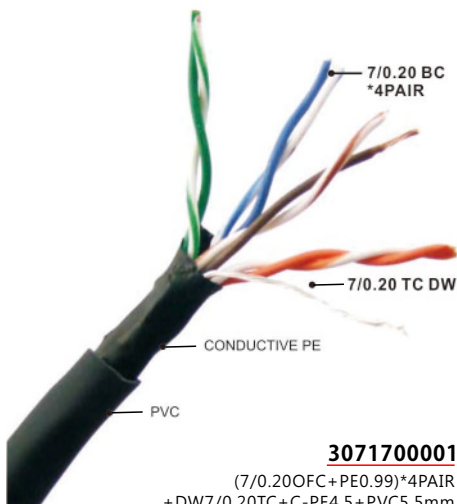

ITEM	RJ45	SHELL-A	SHELL-B
default	STP	---	---
S	STP	SVP591□	---
SS	STP	SVP591□	SVP591□
U	UTP	---	---
US	UTP	SVP591□	---
USS	UTP	SVP591□	SVP591□

-T:with connector tube, only for without shell type(default/U)

ALLEN&HEATH ME-1

MyMix

- ✓ Stranded copper wire
- ✓ With ground wire
- ✓ Reasonable twist
- ✓ Soft and easy to retract
- ✓ 多股銅線
- ✓ 附有地線
- ✓ 合理對絞
- ✓ 柔軟好收