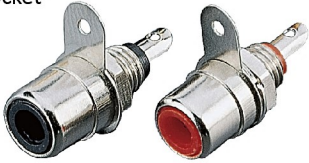

RCA PHONO

RCA Plug

SP116RC
Ø 7.5mm

SP116G-C81-BK (Black)
SP116G-C81-RD (Red)
Ø 6mm

SP117A-1-BK (Black)
SP117A-1-RD (Red)
SP117A-1-BL (Blue)
SP117A-1-YL (Yellow)
Ø 5.5mm

RCA Jack

SJ214-BK (Black)
SJ214-RD (Red)
Socket

SJ216G-C81-BK (Black)
SJ216G-C81-RD (Red)
Ø 6mm

SJ216A-1-BK (Black)
SJ216A-1-RD (Red)
Ø 5.5mm

Molded RCA Adaptor

SA177
6.35mm TRS Plug
to RCA Jack*2

SA178
6.35mm TS Plug
to RCA Jack*2

SA179
3.5mm TRS Plug
to RCA Jack*2

SA178Y
6.35mm TS Plug
to RCA Jack*2

SA154
6.35mm TS Plug
to RCA Jack

SA153
3.5mm TS Plug
to RCA Jack

Metal Adaptor

SA134
6.35mm TS Plug
to RCA Jack

SA181
RCA Plug
to RCA Jack*2

SA181Y
RCA Plug
to RCA Jack*2

SA157-3
RCA Jack*3
to RCA Jack*3

SA157-2
RCA Jack*2
to RCA Jack*2

SA157
RCA Jack
to RCA Jack

Fuse Holder

Max AC 250V 10A

Small Type **SF372S**
Use Fuse
Ø 5.2*20mm

Large Type **SF372**
Use Fuse
Ø 6.4*30mm

SF372S