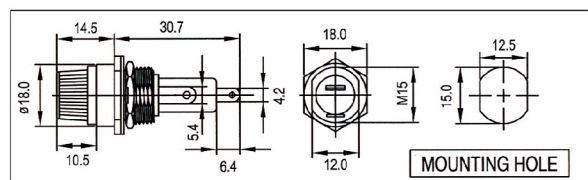

SA157-3
RCA Jack*3
to RCA Jack*3

SA157-2
RCA Jack*2
to RCA Jack*2

SA157
RCA Jack
to RCA Jack

Fuse Holder

Max AC 250V 10A

Small Type **SF372S**
Use Fuse
Ø 5.2*20mm

Large Type **SF372**
Use Fuse
Ø 6.4*30mm

SF372S