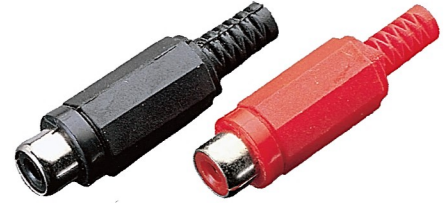

RCA PHONO

RCA Plug

SP116RC
Ø 7.5mm

SP116G-C81-BK (Black)
SP116G-C81-RD (Red)
Ø 6mm

SP117A-1-BK (Black)
SP117A-1-RD (Red)
SP117A-1-BL (Blue)
SP117A-1-YL (Yellow)
Ø 5.5mm

RCA Jack

SJ214-BK (Black)
SJ214-RD (Red)
Socket

SJ216G-C81-BK (Black)
SJ216G-C81-RD (Red)
Ø 6mm

SJ216A-1-BK (Black)
SJ216A-1-RD (Red)
Ø 5.5mm

Molded RCA Adaptor

SA177
6.35mm TRS Plug
to RCA Jack*2

SA178
6.35mm TS Plug
to RCA Jack*2

SA179
3.5mm TRS Plug
to RCA Jack*2

SA157-3
RCA Jack*3
to RCA Jack*3

SA157-2
RCA Jack*2
to RCA Jack*2

SA157
RCA Jack
to RCA Jack

Fuse Holder

Max AC 250V 10A

Small Type **SF372S**
Use Fuse
Ø 5.2*20mm

Large Type **SF372**
Use Fuse
Ø 6.4*30mm

SF372S