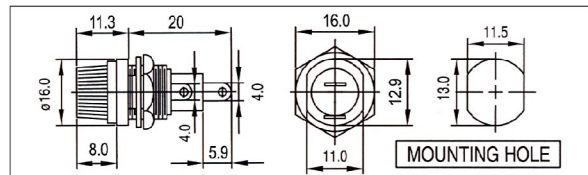

SA157-3
RCA Jack*3
to RCA Jack*3

SA157-2
RCA Jack*2
to RCA Jack*2

SA157
RCA Jack
to RCA Jack

Fuse Holder

Max AC 250V 10A

Small Type **SF372S**
Use Fuse
Ø 5.2*20mm

Large Type **SF372**
Use Fuse
Ø 6.4*30mm

SF372S