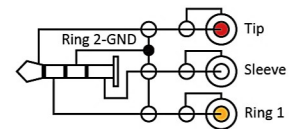

- A. **SC436S-G-T-P05-□FT**
Mini TRS Plug to RCA Plug*2
3/5/6/9feet
- B. **SC436S-R-G-T-□FT**
Mini Right Angle TRS Plug
to RCA Plug*2
3/5/6/9feet
- C. **SC436S-G-T-1FT**
Mini TRS Plug to RCA Plug*2
1feet
- D. **SC498G-1FT**
Mini TRS Jack to RCA Plug*2
1feet

Mini TRS to 2 RCA

SC440C
Mini TRS Plug to RCA Jack*2
15cm, Cable OD 2.8*5.6mm
(10/0.10+SP28/0.10m)*2CH

RCA to RCA

**T-type RCA Connector
Gold Plated
3/5/6/9feet**

- A. **SC435G-3A-T-□FT**
RCA Plug*3 to RCA Plug*3
- B. **SC435G-3FM-T-□FT**
RCA Plug*3 to RCA Jack*3
- C. **SC435G-T-□FT**
RCA Plug*2 to RCA Plug*2
- D. **SC443-3C2V-□FT**
3C-2V Coaxial Cable
For Vedio/RF
RCA Plug to RCA Plug

SC440A
RCA Plug*2 to RCA Jack
15cm

SC440B
RCA Jack*2 to RCA Plug
15cm

A. **SC500-□M**
**Video: Male BNC to
Male BNC Coaxial Cable**
**Power: 20AWG 5.5*2.1mm
Jack to Plug Wire**

10/15/20/30m
Cable OD 4*8mm
※ Video connector can select
“F” or “RCA”.

B. **SC454S-G-P05-5FT**
Mini TRS Plug
to Mini TRS Plug
Gold Plated, 5feet

SC437
15cm, Mini Right Angle
TRRS Plug to RCA Plug*3

SC420S-5FT
Mini TRS Plug to
Mini TRS Jack, 5feet