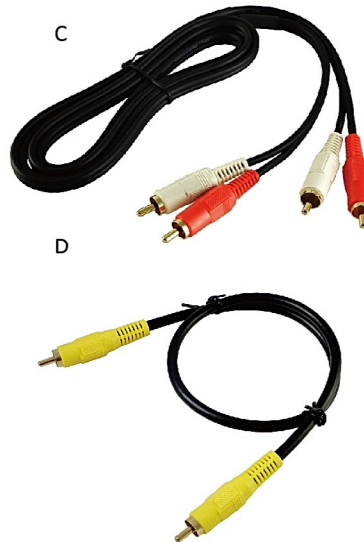

RCA Cable

- T-type RCA connector, stronger than normal RCA connector.
- 99.97% OFC copper wire & high-quality PE insulation. • Length can be customized by order.

1/8" 3.5mm Mini TRS to 2 RCA

**T-type RCA Connector
Gold Plated**

- A. **SC436S-G-T-P05-□FT**
Mini TRS Plug to RCA Plug*2
3/5/6/9feet
- B. **SC436S-R-G-T-□FT**
Mini Right Angle TRS Plug
to RCA Plug*2
3/5/6/9feet
- C. **SC436S-G-T-1FT**
Mini TRS Plug to RCA Plug*2
1feet
- D. **SC498G-1FT**
Mini TRS Jack to RCA Plug*2
1feet

Mini TRS to 2 RCA

SC440C
Mini TRS Plug to RCA Jack*2
15cm, Cable OD 2.8*5.6mm
(10/0.10+SP28/0.10m)*2CH

RCA to RCA

**T-type RCA Connector
Gold Plated
3/5/6/9feet**

- A. **SC435G-3A-T-□FT**
RCA Plug*3 to RCA Plug*3
- B. **SC435G-3FM-T-□FT**
RCA Plug*3 to RCA Jack*3
- C. **SC435G-T-□FT**
RCA Plug*2 to RCA Plug*2
- D. **SC443-3C2V-□FT**
3C-2V Coaxial Cable
For Vedio/RF
RCA Plug to RCA Plug

SC440A
RCA Plug*2 to RCA Jack
15cm

SC440B
RCA Jack*2 to RCA Plug
15cm

A. **SC500-□M**
**Video: Male BNC to
Male BNC Coaxial Cable**
**Power: 20AWG 5.5*2.1mm
Jack to Plug Wire**

10/15/20/30m
Cable OD 4*8mm
※ Video connector can select
“F” or “RCA”.