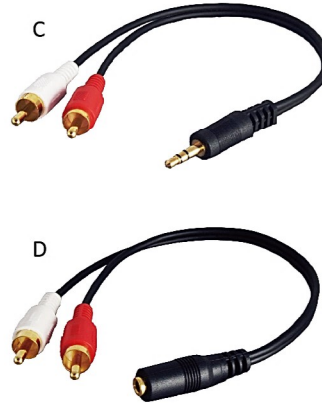

RCA Cable

- T-type RCA connector, stronger than normal RCA connector.
- 99.97% OFC copper wire & high-quality PE insulation. • Length can be customized by order.

1/8" 3.5mm Mini TRS to 2 RCA

**T-type RCA Connector
Gold Plated**

- A. **SC436S-G-T-P05-□FT**
Mini TRS Plug to RCA Plug*2
3/5/6/9feet
- B. **SC436S-R-G-T-□FT**
Mini Right Angle TRS Plug
to RCA Plug*2
3/5/6/9feet
- C. **SC436S-G-T-1FT**
Mini TRS Plug to RCA Plug*2
1feet
- D. **SC498G-1FT**
Mini TRS Jack to RCA Plug*2
1feet

Mini TRS to 2 RCA

SC440C
Mini TRS Plug to RCA Jack*2
15cm, Cable OD 2.8*5.6mm
(10/0.10+SP28/0.10m)*2CH

RCA to RCA

**T-type RCA Connector
Gold Plated
3/5/6/9feet**

- A. **SC435G-3A-T-□FT**
RCA Plug*3 to RCA Plug*3
- B. **SC435G-3FM-T-□FT**
RCA Plug*3 to RCA Jack*3
- C. **SC435G-T-□FT**
RCA Plug*2 to RCA Plug*2
- D. **SC443-3C2V-□FT**
3C-2V Coaxial Cable
For Vedio/RF
RCA Plug to RCA Plug

SC440A
RCA Plug*2 to RCA Jack
15cm

SC440B
RCA Jack*2 to RCA Plug
15cm

A. **SC500-□M**
**Video: Male BNC to
Male BNC Coaxial Cable**
**Power: 20AWG 5.5*2.1mm
Jack to Plug Wire**

10/15/20/30m
Cable OD 4*8mm
※ Video connector can select
“F” or “RCA”.