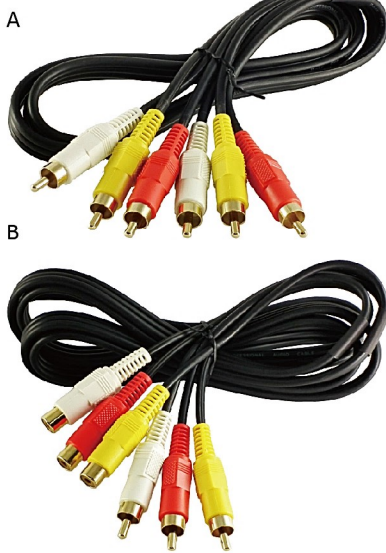

RCA Cable

- T-type RCA connector, stronger than normal RCA connector.
- 99.97% OFC copper wire & high-quality PE insulation. • Length can be customized by order.

1/8" 3.5mm Mini TRS to 2 RCA

**T-type RCA Connector
Gold Plated**

- A. **SC436S-G-T-P05-□FT**
Mini TRS Plug to RCA Plug*2
3/5/6/9feet
- B. **SC436S-R-G-T-□FT**
Mini Right Angle TRS Plug
to RCA Plug*2
3/5/6/9feet
- C. **SC436S-G-T-1FT**
Mini TRS Plug to RCA Plug*2
1feet
- D. **SC498G-1FT**
Mini TRS Jack to RCA Plug*2
1feet

Mini TRS to 2 RCA

SC440C
Mini TRS Plug to RCA Jack*2
15cm, Cable OD 2.8*5.6mm
(10/0.10+SP28/0.10m)*2CH

RCA to RCA

**T-type RCA Connector
Gold Plated
3/5/6/9feet**

- A. **SC435G-3A-T-□FT**
RCA Plug*3 to RCA Plug*3
- B. **SC435G-3FM-T-□FT**
RCA Plug*3 to RCA Jack*3
- C. **SC435G-T-□FT**
RCA Plug*2 to RCA Plug*2
- D. **SC443-3C2V-□FT**
3C-2V Coaxial Cable
For Vedio/RF
RCA Plug to RCA Plug

SC440A
RCA Plug*2 to RCA Jack
15cm

SC440B
RCA Jack*2 to RCA Plug
15cm

A. **SC500-□M**
**Video: Male BNC to
Male BNC Coaxial Cable**
**Power: 20AWG 5.5*2.1mm
Jack to Plug Wire**

10/15/20/30m
Cable OD 4*8mm
※ Video connector can select
“F” or “RCA”.