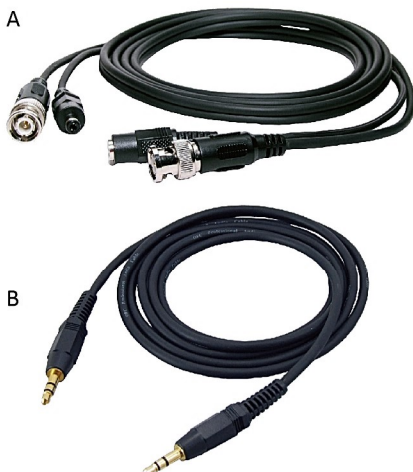

RCA Cable

- T-type RCA connector, stronger than normal RCA connector.
- 99.97% OFC copper wire & high-quality PE insulation. • Length can be customized by order.

1/8" 3.5mm Mini TRS to 2 RCA

**T-type RCA Connector
Gold Plated**

- A. **SC436S-G-T-P05-□FT**
Mini TRS Plug to RCA Plug*2
3/5/6/9feet
- B. **SC436S-R-G-T-□FT**
Mini Right Angle TRS Plug
to RCA Plug*2
3/5/6/9feet
- C. **SC436S-G-T-1FT**
Mini TRS Plug to RCA Plug*2
1feet
- D. **SC498G-1FT**
Mini TRS Jack to RCA Plug*2
1feet

Mini TRS to 2 RCA

SC440C
Mini TRS Plug to RCA Jack*2
15cm, Cable OD 2.8*5.6mm
(10/0.10+SP28/0.10m)*2CH

RCA to RCA

**T-type RCA Connector
Gold Plated
3/5/6/9feet**

- A. **SC435G-3A-T-□FT**
RCA Plug*3 to RCA Plug*3
- B. **SC435G-3FM-T-□FT**
RCA Plug*3 to RCA Jack*3
- C. **SC435G-T-□FT**
RCA Plug*2 to RCA Plug*2
- D. **SC443-3C2V-□FT**
3C-2V Coaxial Cable
For Vedio/RF
RCA Plug to RCA Plug

SC440A
RCA Plug*2 to RCA Jack
15cm

SC440B
RCA Jack*2 to RCA Plug
15cm

A. **SC500-□M**
**Video: Male BNC to
Male BNC Coaxial Cable**
**Power: 20AWG 5.5*2.1mm
Jack to Plug Wire**

10/15/20/30m
Cable OD 4*8mm
※ Video connector can select
“F” or “RCA”.