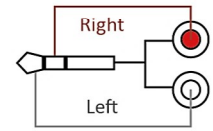

RCA Cable

- T-type RCA connector, stronger than normal RCA connector.
- 99.97% OFC copper wire & high-quality PE insulation. • Length can be customized by order.

1/8" 3.5mm Mini TRS to 2 RCA

**T-type RCA Connector
Gold Plated**

- A. **SC436S-G-T-P05-□FT**
Mini TRS Plug to RCA Plug*2
3/5/6/9feet
- B. **SC436S-R-G-T-□FT**
Mini Right Angle TRS Plug
to RCA Plug*2
3/5/6/9feet
- C. **SC436S-G-T-1FT**
Mini TRS Plug to RCA Plug*2
1feet
- D. **SC498G-1FT**
Mini TRS Jack to RCA Plug*2
1feet

Mini TRS to 2 RCA

SC440C
Mini TRS Plug to RCA Jack*2
15cm, Cable OD 2.8*5.6mm
(10/0.10+SP28/0.10m)*2CH

RCA to RCA

**T-type RCA Connector
Gold Plated
3/5/6/9feet**

- A. **SC435G-3A-T-□FT**
RCA Plug*3 to RCA Plug*3
- B. **SC435G-3FM-T-□FT**
RCA Plug*3 to RCA Jack*3
- C. **SC435G-T-□FT**
RCA Plug*2 to RCA Plug*2
- D. **SC443-3C2V-□FT**
3C-2V Coaxial Cable
For Vedio/RF
RCA Plug to RCA Plug

SC440A
RCA Plug*2 to RCA Jack
15cm

SC440B
RCA Jack*2 to RCA Plug
15cm

A. **SC500-□M**
**Video: Male BNC to
Male BNC Coaxial Cable**
**Power: 20AWG 5.5*2.1mm
Jack to Plug Wire**

10/15/20/30m
Cable OD 4*8mm
※ Video connector can select
“F” or “RCA”.