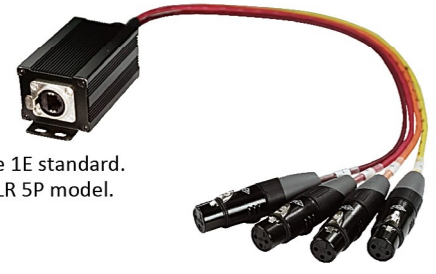

## DMX-512 Over Network Cable Adaptor

- We therefore offer this program, through both ends converter, to use a network cable in the middle, as 4 channels DMX-512 multi-cable in usage.
- As network cable is a cheap cable and accurate, to match the advantages of 110ohm impedance characteristics. Also it has interoperability with current mainstream network audio transmission, reducing the cost of backup cable.
- Recommending to use STP network cable, to provide with better shield. Using high-quality Cat5E network cable can be more efficiently provided with stable transmission distance around 200m. (Depending on the quality of cable and characteristics.)

### SKC-4MVBKDMX-0.6M

Male XLR 3P\*4 to RJ45 Socket, 0.6m

- ※ XLR Type: SVP555V-BK
- ※ Comply with AES72-2019 type 1E standard.
- ※ SKC-4MVBKDMX-5P-0.6M is XLR 5P model.

### SKC-4FVBKDMX-0.6M

Female XLR 3P\*4 to RJ45 Socket, 0.6m

- ※ XLR Type: SVP556V-BK
- ※ Comply with AES72-2019 type 1E standard.
- ※ SKC-4FVBKDMX-5P-0.6M is XLR 5P model.

### SKC-2MVBKDMX-5P-0.6M

Male XLR 5P\*2 to RJ45 Socket, 0.6m

- ※ XLR Type: SVP555V-BK
- ※ XLR A = CH1 + 2, XLR B = CH3 + 4