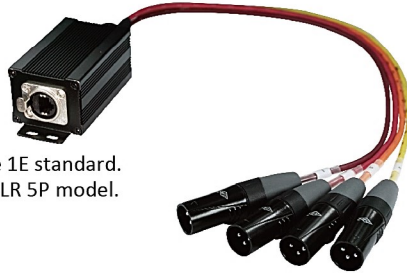

## DMX-512 Over Network Cable Adaptor

- We therefore offer this program, through both ends converter, to use a network cable in the middle, as 4 channels DMX-512 multi-cable in usage.
- As network cable is a cheap cable and accurate, to match the advantages of 110ohm impedance characteristics. Also it has interoperability with current mainstream network audio transmission, reducing the cost of backup cable.
- Recommending to use STP network cable, to provide with better shield. Using high-quality Cat5E network cable can be more efficiently provided with stable transmission distance around 200m. (Depending on the quality of cable and characteristics.)

### SKC-4MVBKDMX-0.6M

Male XLR 3P\*4 to RJ45 Socket, 0.6m

- ※ XLR Type: SVP555V-BK
- ※ Comply with AES72-2019 type 1E standard.
- ※ SKC-4MVBKDMX-5P-0.6M is XLR 5P model.

### SKC-4FVBKDMX-0.6M

Female XLR 3P\*4 to RJ45 Socket, 0.6m

- ※ XLR Type: SVP556V-BK
- ※ Comply with AES72-2019 type 1E standard.
- ※ SKC-4FVBKDMX-5P-0.6M is XLR 5P model.

### SKC-2MVBKDMX-5P-0.6M

Male XLR 5P\*2 to RJ45 Socket, 0.6m

- ※ XLR Type: SVP555V-BK
- ※ XLR A = CH1 + 2, XLR B = CH3 + 4