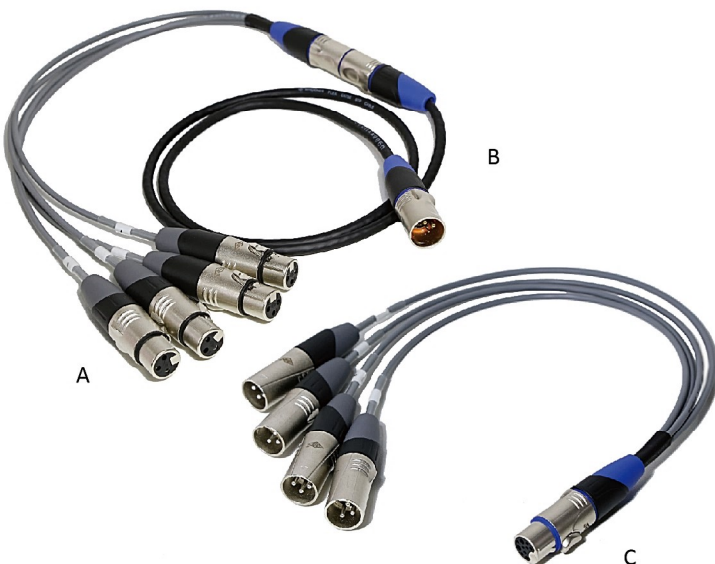

### SKC-2FVBKDMX-5P-0.6M

Female XLR 5P\*2 to RJ45 Socket, 0.6m

- ※ XLR Type: SVP556V-BK
- ※ XLR A = CH1 + 2, XLR B = CH3 + 4

### Soft Network Cable 3071700001

A. + B. + C.

For 4 Pairs, Total 100m

SKC-DMX-XE10G-V-100M

- ※ Waterproof Network Connector: SVP555X-WP-E10-PG + SVP556X-WP-E10-PG
- ※ DMX Connector: SVP555V\*4 + SVP556V\*4

B.

For Extend, 100m

SVC-775XE10-100M

- ※ Waterproof Network Connector: SVP555X-WP-E10-PG + SVP556X-WP-E10-PG

### SGB-RZ4M

Male XLR 3P\*4 to RJ45 Socket

RJ45 In & Parallel with GND Lift Switch

- ※ SGB-RZ4M-5P is XLR 5P model.

GND Lift Switch