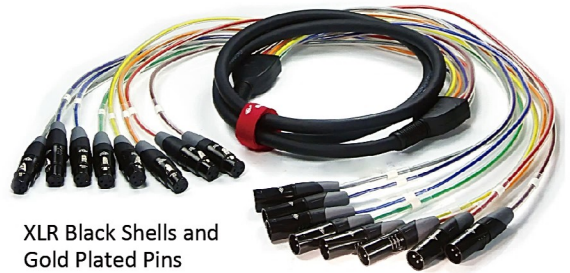

**SSC-900 Series
Multi-Cable**

SSC-915-TB-□FT
8CH Female XLR to Male XLR
Blue Jacket and Blue Inner Jacket
Channel with Plastic Tubes and Number Tubes

SSC-915-RW-□FT
8CH Female XLR to Male XLR
Black Jacket and Colorful Inner Jacket

SSC-915VBG-RWTB-□FT
8CH Female XLR to Male XLR
Black Jacket and Colorful Inner Jacket
Channel with Plastic Tubes and Number Tubes

Type	Item No.	Connector A	Connector B	With Channel Mark Item No.		CH	Length
				Default (Remark -B: W/Bale)	Number Tube (Bale)		
Analogy XLR	SSC-915V-□FT	SVP5556V	SVP555V	Printing	SSC-915V-TB-□FT	4/8/12	6/10/15/20/ 30/40 feet
	SSC-915R34-□FT	SVP556S-BK	SVP555S-BK	1CE0034 Color Mark Ring	---		
	Rainbow SSC-915V-RW-□FT	SVP556V	SVP555V	Wire Color	SSC-915V-RWTB-□FT		
AES/EBU XLR	SSC-915AV-□FT	SVP556V	SVP555V	Printing	SSC-915AV-TB-□FT	4/8	6/10/15/20 feet
	SSC-915AV-44-□FT	SVPP556V*4 In SVP555V*4 Out	SVPP555V*4 In SVP556V*4 Out		SSC-915AV-44-TB-□FT	8	
Analogy TRS (Molded)	SSC-912S-□FT	TRS Phone Plug	TRS Phone Plug	Color Ring	SSC-912S-TB-□FT	4/8/12	6/10/15/20 feet
	SSC-913S-□FT		SVP555S-BK	Color Ring/Printing	SSC-913S-TB-□FT		
	SSC-914S-□FT		SVP556S-BK	Color Ring/Printing	SSC-914S-TB-□FT		

XLR Type	Male XLR	Female XLR
Remark (Default)	SVP555S-BK	SVP556S-BK
V	Priority Recommended	
	SVP555V	SVP556V
VBG	SVP555V-BK-PG	SVP556V-BK-PG
X	SVP555X	SVP556X
XBG	SVP555X-BK-PG	SVP556X-BK-PG
XQY	Lightweight, Extend Cable Life	
	SVP555X-Q-GY	SVP556X-Q-GY

Remark R34
XLR Color Mark Ring 1CE0034
※ Only for SVP555S/SVP556S.

Remark -TB
Fantail Stopper, Channel with Heart-shrink PVC
Plastic Transparent Tubes and Number Tubes