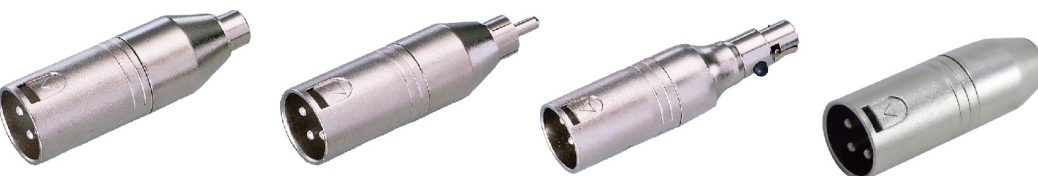

Female XLR Adaptor

SVP573-1 Female XLR to TS Jack

SVP573-2 Female XLR to TS Plug

SVP573-3 Female XLR to TRS Jack

SVP573-4 Female XLR to TRS Plug

SVP573-10 Female XLR to TRS Jack (With Lock)

SVP573-6 Female XLR to RCA Jack

SVP573-7 Female XLR to RCA Plug

SVP573-8 Female XLR to Mini XLR (Pin Define by Order)

SVP573-9 Female XLR to Mini XLR (Pin Define by Order)

XLR to TS Mono Phone/ RCA/BNC

XLR to TRS Stereo Phone

Male XLR Adaptor

SVP574-1 Male XLR to TS Jack

SVP574-2 Male XLR to TS Plug

SVP574-3 Male XLR to TRS Jack

SVP574-4 Male XLR to TRS Plug

XLR to Mini XLR

SVP574-6 Male XLR to RCA Jack

SVP574-7 Male XLR to RCA Plug

SVP574-8 Male XLR to Mini XLR (Pin Define by Order)

SVP574-9 Male XLR to Mini XLR (Pin Define by Order)

SVP574-10 Male XLR to TRS Jack (With Lock)

SVP557 Female XLR to Female XLR

SVP558 Male XLR to Male XLR

SVP559 Female XLR to Male XLR

SVP559-GOPEN Female XLR to Male XLR
Pin 1 Open for Ground-Loop
Can Cancel "Ham Noise"
※ Cable need follow AES48 standard.