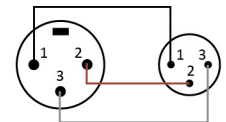

SVP573-7 Female XLR to RCA Plug

SVP573-8 Female XLR to Mini XLR (Pin Define by Order)

SVP573-9 Female XLR to Mini XLR (Pin Define by Order)

XLR to TS Mono Phone/ RCA/BNC

XLR to TRS Stereo Phone

Male XLR Adaptor

SVP574-1 Male XLR to TS Jack

SVP574-2 Male XLR to TS Plug

SVP574-3 Male XLR to TRS Jack

SVP574-4 Male XLR to TRS Plug

XLR to Mini XLR

SVP574-6 Male XLR to RCA Jack

SVP574-7 Male XLR to RCA Plug

SVP574-8 Male XLR to Mini XLR (Pin Define by Order)

SVP574-9 Male XLR to Mini XLR (Pin Define by Order)

SVP574-10 Male XLR to TRS Jack (With Lock)

SVP557 Female XLR to Female XLR

SVP558 Male XLR to Male XLR

SVP559 Female XLR to Male XLR

SVP559-GOPEN Female XLR to Male XLR
Pin 1 Open for Ground-Loop
Can Cancel "Ham Noise"
※ Cable need follow AES48 standard.