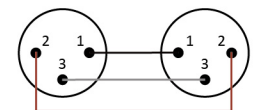

SVP557
SVP558
SVP559