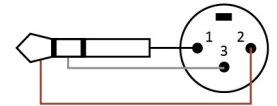

SVP573-7 Female XLR to RCA Plug

SVP573-8 Female XLR to Mini XLR (Pin Define by Order)

SVP573-9 Female XLR to Mini XLR (Pin Define by Order)

XLR to TS Mono Phone/ RCA/BNC

XLR to TRS Stereo Phone

Male XLR Adaptor

SVP574-1 Male XLR to TS Jack

SVP574-2 Male XLR to TS Plug

SVP574-3 Male XLR to TRS Jack

SVP574-4 Male XLR to TRS Plug

XLR to Mini XLR

SVP574-6 Male XLR to RCA Jack

SVP574-7 Male XLR to RCA Plug

SVP574-8 Male XLR to Mini XLR (Pin Define by Order)

SVP574-9 Male XLR to Mini XLR (Pin Define by Order)

SVP574-10 Male XLR to TRS Jack (With Lock)

SVP557 Female XLR to Female XLR

SVP558 Male XLR to Male XLR

SVP559 Female XLR to Male XLR

SVP559-GOPEN Female XLR to Male XLR
Pin 1 Open for Ground-Loop
Can Cancel "Ham Noise"
※ Cable need follow AES48 standard.