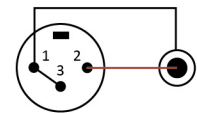

XLR to TS Mono Phone/ RCA/BNC