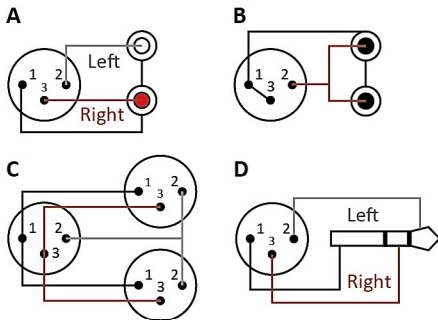

SKC897-APC81-BG-L-□M
Mini XLR 3P to 3.5mm
Mini TRS Phone Plug

SVP556-TA-L

SP110AP-G-C81-BK

SKC897-CPX-BG-L-□M
Mini XLR 3P to 6.35mm
TRS Phone Plug

SVP556-TA-L

SP101-CPX-BK-PG

4.3mm Spiral Shield Balance Microphone Cable

Cable Item No. 3070100004

The Jacket plastic standard is PVC, and the TPR jacket can be ordered.
(20/0.12+PE1.4)*1P+COTTON YARN+SP80/0.10+PVC4.3mm

Y-Adaptor Cable for DJ

• Quickly extend your AV cable by XLR microphone cable.

Pin Dedine:

XLR Adaptor Z Cable

Male XLR*2 to Female XLR*2
Total 0.8m

SKC-901

For:
1. Dual Male
2. Dual Female
3. Female to Dual Male

ECO Nylon Shell
Lightweight <65g

SKC-901-XQY
Male XLR SVP555X-Q-GY
Female XLR SVP556X-Q-GY

SC7022S-8inch
Male XLR to
RCA Plug*2
Unbalance Stereo
Pin Define A

SC7022-8inch
Male XLR to
RCA Plug*2
Unbalance Mono
Pin Define B

SC7102S-8inch
Male XLR to
Female XLR*2
Balance Mono
Pin Define C

SC7024VS-G1-8inch
Male XLR to
3.5mm TRS Phone Plug
Unbalance Stereo
Pin Define D