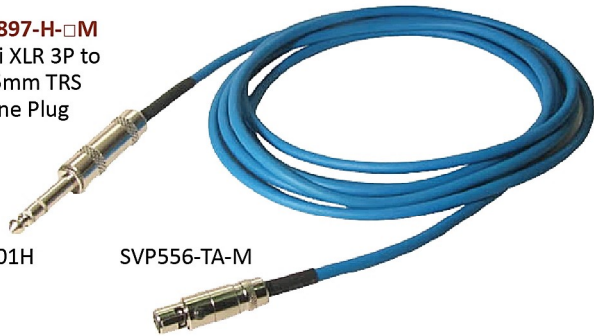

For AKG Earphone Kit Cable

Supply AKG Earphone Items:
K141 MKII / K181 DJ / K171 MKII / K240 MKII /
K270 / K271 MKII / K271 STUDIO / K702

SKC897-H-□M
Mini XLR 3P to
6.35mm TRS
Phone Plug

SP101H

SVP556-TA-M

SKC897-APC81-BG-L-□M
Mini XLR 3P to 3.5mm
Mini TRS Phone Plug

SVP556-TA-L

SP110AP-G-C81-BK

SKC897-CPX-BG-L-□M
Mini XLR 3P to 6.35mm
TRS Phone Plug

SVP556-TA-L

SP101-CPX-BK-PG

4.3mm Spiral Shield Balance Microphone Cable

Cable Item No. 3070100004

The Jacket plastic standard is PVC, and the TPR jacket can be ordered.
(20/0.12+PE1.4)*1P+COTTON YARN+SP80/0.10+PVC4.3mm

Y-Adaptor Cable for DJ

• Quickly extend your AV cable by XLR microphone cable.

Pin Dedine:

XLR Adaptor Z Cable

Male XLR*2 to Female XLR*2
Total 0.8m

SKC-901

For:
1. Dual Male
2. Dual Female
3. Female to Dual Male

ECO Nylon Shell
Lightweight <65g

SKC-901-XQY
Male XLR SVP555X-Q-GY
Female XLR SVP556X-Q-GY