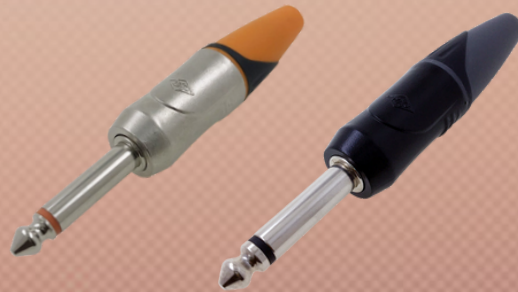

SREXACT®

GUITAR CABLE ASSEMBLY

SVC855 TS TO TS SERIES

SP102-CPX

SP102X

- **15.88mm Pitch available!**
- **Variety Choices on Page 49**
- **99.97% OFC as wire conductors!**
- **Conductive PE +Copper shielding !!**