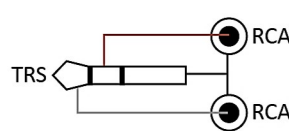

Stereo Phone Plug A/V Cable

3070100012 Cable 6.0mm

• 1/8" 3.5mm Mini Phone Plug

Cables For SC7000 Series

Coaxial Unbalance 131.4pF/1m

- 3070200017 1Core**
20/012+PE+SP30/0.12+PVC4.0mm
- 3070200009 2Core**
(20/012+PE+SP30/0.12)*2CH+PVC4.0*8.0mm

Double Channel Mini Balance 62.86pF/1m

- 3070200018**
[(10/0.12+PE)*1P+SP30/0.12]*2CH
+PVC4.0*8.0mm