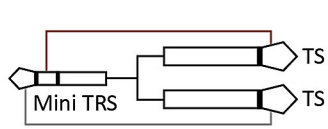

Stereo Phone Plug A/V Cable

3070100012 Cable 6.0mm

• 1/8" 3.5mm Mini Phone Plug

Cables For SC7000 Series

Coaxial Unbalance 131.4pF/1m

- 3070200017 1Core**
20/012+PE+SP30/0.12+PVC4.0mm
- 3070200009 2Core**
(20/012+PE+SP30/0.12)*2CH+PVC4.0*8.0mm

Double Channel Mini Balance 62.86pF/1m

- 3070200018**
[(10/0.12+PE)*1P+SP30/0.12]*2CH
+PVC4.0*8.0mm