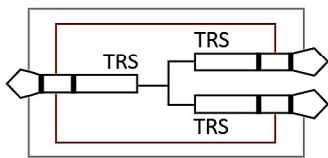

Stereo Phone Plug A/V Cable

3070100012 Cable 6.0mm

• 1/8" 3.5mm Mini Phone Plug

Cables For SC7000 Series

Coaxial Unbalance 131.4pF/1m

- 3070200017 1Core**
20/012+PE+SP30/0.12+PVC4.0mm
- 3070200009 2Core**
(20/012+PE+SP30/0.12)*2CH+PVC4.0*8.0mm

Double Channel Mini Balance 62.86pF/1m

- 3070200018**
[(10/0.12+PE)*1P+SP30/0.12]*2CH
+PVC4.0*8.0mm