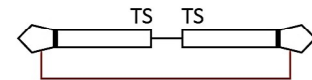

**SC7000 Series  
Phone Plug A/V Cable**

**SC7001M-M-□M**

**SC7003M-M-□M**

**SC7001S-M-□M**

**SC7015S-M-□M**

**SC477-P-□M**

**SC7017-□M**

3070100020 Cable 6.0mm

**SC477S-P-□M**

**SC7017S-□M**

3070100012 Cable 6.0mm

**SC7013-□M**

**SC7014-□M**

**SC7009-□M RCA\*2 to RCA\*2**

**SC7010-□M TS\*2 to RCA\*2**

**Colorful Molded  
Patch Cord**