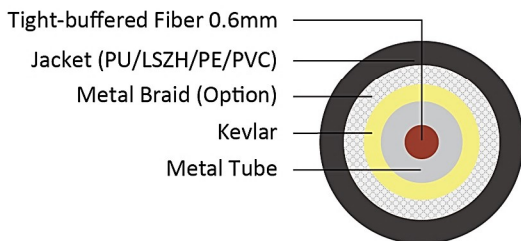

Armored Optical Fiber Cable

- Flat box type terminal dramatic improves fantail damage.
- Armored with stainless steel tube with Braid.
- High tensile coefficient and stress coefficient.
- Convenient for application, highly security.
- Cost cutting for maintenance.

Orange LC Socket Flat Box

SFS-6M6A-LCSG-200M
6C, 200m

Without Cable Reel

SFS-4M6A-LC-□M
4C LC to LC

SC for
Soundcraft
MADI Card
and RME interface.

2m Optical Fiber Patch Cord

Connector	Multi-mode 62.5μm	Single-mode
LC to LC	SFS-1M6-LCLC-2M	SFS-1S-LCLC-2M
LC to SC	SFS-1M6-LCSC-2M	SFS-1S-LCSC-2M

Fiber Connector Type

MPO LC DLC SC ST FC

Multi-mode 6.25μm

Used Range:

- Convey data of touring professional audio, video and lighting control.
- Tactical and army cabling:
Harsh environment where rats will be infested.
The condition for temporary used.

SDC-RH380-U4 Cable Reel

SFW-6M6A-SC-200M
6C SC to SC, 200m
SFW-4M6A-SC-200M
4C SC to SC, 200m

Item No. Rule:

① - ② - ③④⑤ - ⑥⑦ - ⑧ - ⑨

SFHP - A - 6 M6 A - LC SG - 200M - E8 Example

	Remark	Define	Note			
①	SFHP5	Plastic Cable Reel (SDCP-RH380-U5) 5: Panel with Cable Hook	P6, 7			
	SFHP	Plastic Cable Reel (SDCP-RH380-U5)	P9			
	SFH	Metal Cable Reel (SDC-RH380-U4)	P9			
	SFWC	Metal Cable Reel (SDC-R480) Red Wheels	P9			
	SFW	Cable Reel without Panel	P12			
	SFS	Optical Fiber Cable	P12			
②	A	With Flight Case	For cable reel.			
③		Number of Cores	---			
④	M6	Multi-mode	62.5μm	---		
	M3		OM3 Class			
	M2		OM2 Class			
	S	Single-mode	9μm			
⑤	A	Armored	---			
⑥	LC	Cable Reel- Patch Cord	LC to LC	OF Cable- Connector	LC SC ST	SFW choose OF Connector.
	SC		LC to SC			
	ST		LC to ST			
⑦	SMPO	Terminal	MPO Connector		Belong SUNRISE	
	SLC		LC Connector			
	B		BMDC Type		Belong Multicom®	
	SG		Flat Box	Orange	For multi-mode.	
	SY			Yellow	For single-mode.	
⑧		Length	---			
⑨	E6	Upgraded Cable Reel- Patch Cord	6 Pairs (12pcs)	For P9 cable reel.		
	E8		8 Pairs (16pcs)			