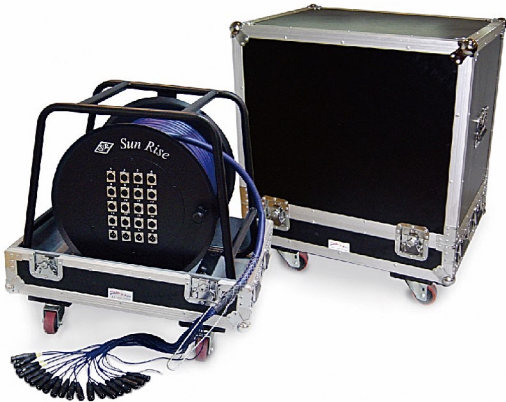

SWC Series

Stage Reel Multi-Audio Snake Cable

20CH, 16 XLR Input + 4 TRS Return
SWC-20T-□FT

XLR Priority Recommended

24CH,
20 XLR Input + 4 XLR Return
SWC-24X-TB-□FT

- “MULTI CON” fantail stopper.
- Channel with plastic tubes and number tubes.

SWA Series

Flight Case

SWC Series Stage Reel + Flight Case
e.g. SWA-12X-□FT: SWC-12X-□FT + Flight Case

Item No. Rule:

① - ② ③ ④ ⑤ - ⑥

SWC - 24 XVXBG 8 -TB - 100FT Example

	Remark	Define
①	SWC	Stage Reel Multi-Audio Snake Cable
②		Number of Channels (Include Return)
③		Connector Type
④	(Default)	Return
	8	4 Return 8 Return
⑤	R34	Option
	-TB	Fantail XLR Color Mark Ring (Only for SVP555S/SVP556S.) “MULTI CON” Fantail Stopper, Channel with Plastic Tubes and Number Tubes
⑥		Length: FT/M

XLR Color Mark Ring 1CE0034
※ Only for SVP555S/SVP556S.

“MULTI CON” Fantail Stopper
※ 8 channels a group.

Channel with Heart-shrink PVC Plastic Transparent Tubes and Number Tubes

③ Connector Type

Remark	Input		Return	
	Stage Reel Female XLR	Fantail Male XLR	Stage Reel Male XLR	Fantail Female XLR
X	SVP561N	SVP555S	SVP555A-N	SVP556S
XV	SVP561N	SVP555V	SVP555A-N	SVP556V
XVP	SVP561P-S-3.5	SVP555V	SVP555P-3.5	SVP556V
XQYP	SVP561P-S-3.5	SVP555X-Q-GY	SVP555P-3.5	SVP556X-Q-GY
XVX	SVP561NX	SVP555V	SVP555AX	SVP556V
XVXBG	SVP561NX-BK-PG	SVP555V-BK-PG	SVP555AX-BK-PG	SVP556V-BK-PG
T	SVP561N	SVP555S	TRS Phone Socket SJ246D	TRS Phone Plug SP101-CP2
TV	SVP561N	SVP555V		SVP556V
TVP	SVP561P-S-3.5	SVP555V		SVP556V
TVX	SVP561NX	SVP555V		SVP556V