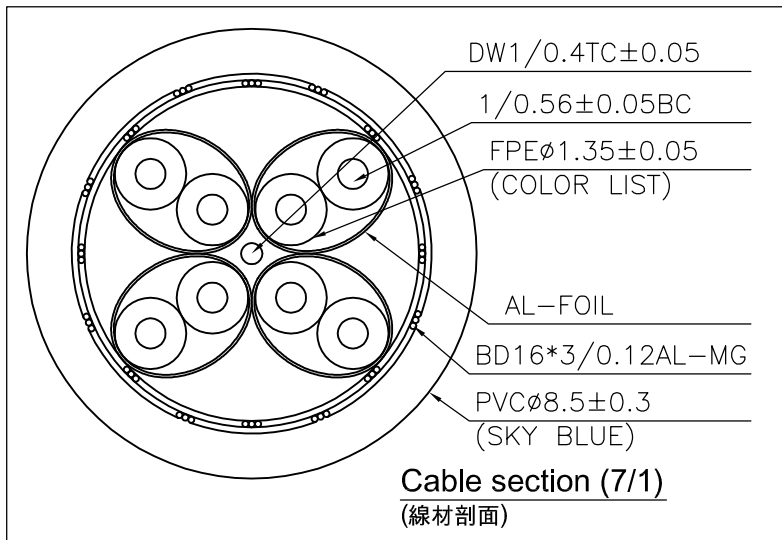

REVISIONS		
ISS	ZONE	DESCRIPTION\PER REQUEST\DATE
A5	E-3	增加備註4
V	OPEN	對客戶公開圖紙
	OPEN	對供應商公開圖紙
	CLOSED	僅限廠內使用

Notes(備註):

1. Black color print on cable
(線材上為黑色印字)
2. This CAT6 cable must use 23AWG RJ45.
(此款CAT6線材須搭配23AWG水晶頭)
3. Cable printing is inkjet printing
(線材印字為噴碼印字方式)
4. skew delay ≤10ns
(延時差≤10ns)

CABLE NO.: 3071700047-01

ROLL

(依照訂單下單米數,圖紙不特定標示米數)

4 pair twisted wire (4對雙絞):

1. 橙/白-橙(Orange/White-Orange)
2. 綠/白-綠(Green/White-Green)
3. 藍/白-藍(Blue/White-Blue)
4. 棕/白-棕(Brown/White-Brown)

COLOR LIST
(顏色列表)

MATERIAL	APPROVED	DATE	2021-05-27				
	CHECKED	DATE					
FINISH	DRAWN 吳碧珊	DATE	2021-05-27				
	FILE NO. D:\CAD\線材系列\5221010724_					3rd ANGLE PROJECTION	
	CAT6 NETWORK CABLE_CA001A5						
ERP LINK: 5221010724		PART NO. (網路線)		SCALE	1/1	TOLERANCE	±0.1
		CAT6 NETWORK CABLE		UNITS	mm	ANGLES	±5°
			REV. A5				

1	CABLE		天空藍(SKY BLUE)	1	1604010016
NO.	DESCRIPTION	MATERIAL	FINISH	Q'TY	DRAWING NO.