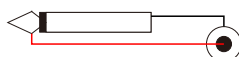

13AWG 2.5 mm² O.D.:6.5mm 307070065B

Best cable for TS & XLR speaker cable!!

同軸音箱線 | COAXIAL SPEAKER CABLE

COAXIAL CABLE 65B OK *65B item: SKC8□□-C65B-□M
c:coaxial series

SKC858 SKC855
SKC861 SKC862
SKC863

2C 1WAY

MONO PHONE TO MONO PHONE

COAXIAL CABLE 65B OK

MAX OD: 7.5mm for 16AWG

SKC858

COAXIAL CABLE 65B OK

MAX OD: 6mm for 17AWG

SKC855

COAXIAL CABLE 65B OK

MAX OD: 7.5mm for over 16AWG

SKC861

MAX OD: 10mm for 12~14AWG

SKC862

MAX OD: 10mm for 12~14AWG

SKC863

SKC859

A-TYPE 2C 1WAY

MONO PHONE TO RCA

COAXIAL CABLE 65B OK

MAX OD: 7.5mm for 16AWG

SKC859

STC-001

phone plug to phone plug (tip+ sleeve -) for gt & bass cab to speaker w/100cm 14awg 2c

STC-001-C065B-1M

Used*065B cable's Item plug change for SP102H

more type speaker assembly cable

from 2015-16 product guide page 78-81

speaker assembly adaptor cable

from 2015-16 product guide page 94

SKC869N SKC869B
SKC872N SKC872V-WP

A-TYPE 2C-1WAY

MONO PHONE TO 2X MONO PHONE

COAXIAL CABLE 65B OK

NORMAL TYPE MAX:14AWG

SKC869N

*SKC869B=SVP562-C+SVP556B

COAXIAL CABLE 65B OK

NORMAL TYPE MAX:14AWG

SKC872V-WP

*SKC872N=SVP562N-C+SVP555S

SKC889
SKC889V

1 TYPE 2C-1WAY

MONO PHONE TO 2X MONO PHONE

COAXIAL CABLE 65B OK

NORMAL TYPE MAX:14AWG

SKC889

COAXIAL CABLE 65B OK

NORMAL TYPE MAX:14AWG

SKC889V

*SKC889S=SVP556S+SVP556S