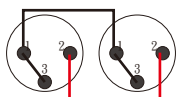

13AWG 2.5 mm² O.D.:6.5mm 307070065B

Best cable for TS & XLR speaker cable!!

同軸音箱線 | COAXIAL SPEAKER CABLE

COAXIAL CABLE 65B OK *65B item: SKC8□□-C65B-□M
c:coaxial series

SKC858 SKC855
SKC861 SKC862
SKC863

2C 1WAY

MONO PHONE TO MONO PHONE

COAXIAL CABLE 65B OK

MAX OD: 7.5mm for 16AWG

SKC858

COAXIAL CABLE 65B OK

MAX OD: 6mm for 17AWG

SKC855

COAXIAL CABLE 65B OK

MAX OD: 7.5mm for over 16AWG

SKC861

MAX OD: 10mm for 12~14AWG

SKC862

MAX OD: 10mm for 12~14AWG

SKC863

SKC859

A-TYPE 2C 1WAY

MONO PHONE TO RCA

COAXIAL CABLE 65B OK

MAX OD: 7.5mm for 16AWG

SKC859

STC-001

phone plug to phone plug (tip+ sleeve -) for gt & bass cab to speaker w/100cm 14awg 2c

STC-001-C065B-1M

Used*065B cable's Item plug change for SP102H

more type speaker assembly cable

from 2015-16 product guide page 78-81

speaker assembly adaptor cable

from 2015-16 product guide page 94

SKC869N SKC869B
SKC872N SKC872V-WP

A-TYPE 2C-1WAY

MONO PHONE TO 2X MONO PHONE

COAXIAL CABLE 65B OK

NORMAL TYPE MAX:14AWG

SKC869N

*SKC869B=SVP562-C+SVP556B

COAXIAL CABLE 65B OK

NORMAL TYPE MAX:14AWG

SKC872V-WP

*SKC872N=SVP562N-C+SVP555S

SKC889
SKC889V

1 TYPE 2C-1WAY

MONO PHONE TO 2X MONO PHONE

COAXIAL CABLE 65B OK

NORMAL TYPE MAX:14AWG

SKC889

COAXIAL CABLE 65B OK

NORMAL TYPE MAX:14AWG

SKC889V

*SKC889S=SVP556S+SVP556S