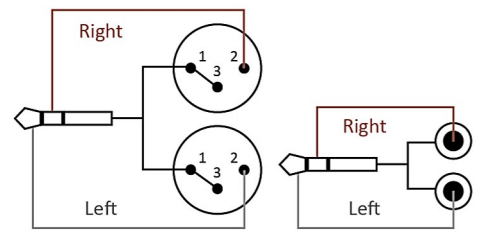

Package is Wide Use

Unbalance Mini TRS to 2 XLR

XLR Type: SVP555X-Q-GY

SC7006S-YXQ-□M ①

SC436S-G-YXQ-P05-□M ②

SC436S-G1-YXQ-□M ③

Mini TRS to 2 XLR

Mini TRS to 2 RCA