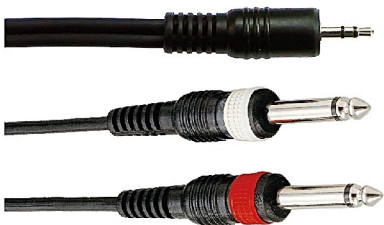

Mini TRS to 2 TS (6.35) Adaptor Package, 2m SC436S-G1-Y-2M-SR

Contents:
SC436S-G1-Y-2M *1
SA134 *2
Nylon Bag *1

Unbalance Mini TRS to 2 XLR Adaptor Package, 2m SC436S-GX-Y-2M-SR

Contents:
SC436S-G1-Y-2M *1
SVP574-6 *2
Nylon Bag *1

Mini TRS to 2 TS (6.35)

S7006S-M-□M ①

SA154
RCA Jack to
6.35 TS Plug
Adaptor

SA134
RCA Jack to
6.35 TS Plug
Adaptor

SVP574-6
RCA Jack to
Male XLR
Adaptor

RCA Socket
For AV/Tape In

TS Socket
For Professional Mixer