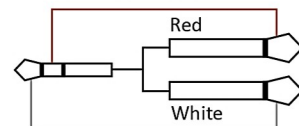

Package is Wide Use

Unbalance Mini TRS to 2 XLR

XLR Type: SVP555X-Q-GY

SC7006S-YXQ-□M ①

SC436S-G-YXQ-P05-□M ②

SC436S-G1-YXQ-□M ③

Mini TRS to 2 XLR

Mini TRS to 2 RCA