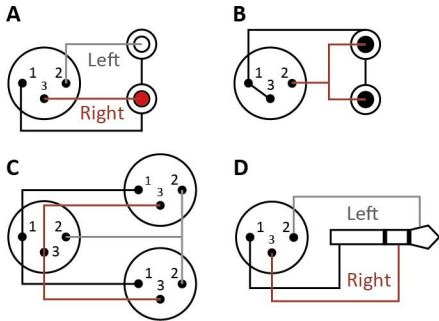

Pin Dedine: