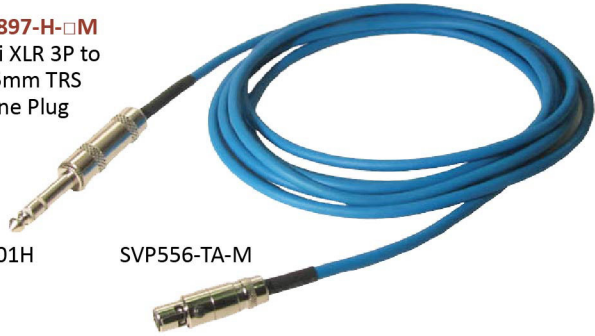

## For AKG Earphone Kit Cable

Supply AKG Earphone Items:  
K141 MKII / K181 DJ / K171 MKII / K240 MKII /  
K270 / K271 MKII / K271 STUDIO / K702

**SKC897-H-□M**  
Mini XLR 3P to  
6.35mm TRS  
Phone Plug

SP101H

SVP556-TA-M

**SKC897-APC81-BG-L-□M**  
Mini XLR 3P to 3.5mm  
Mini TRS Phone Plug

SVP556-TA-L

SP110AP-G-C81-BK

**SKC897-CPX-BG-L-□M**  
Mini XLR 3P to 6.35mm  
TRS Phone Plug

SVP556-TA-L

SP101-CPX-BK-PG

### 4.3mm Spiral Shield Balance Microphone Cable

Cable Item No. 3070100004

The Jacket plastic standard is PVC, and the TPR jacket can be ordered.  
(20/0.12+PE1.4)\*1P+COTTON YARN+SP80/0.10+PVC4.3mm

## XLR Adaptor Z Cable

Male XLR\*2 to Female XLR\*2  
Total 0.8m

**SKC901**

For:

1. Dual Male
2. Dual Female
3. Female to Dual Male

**ECO Nylon Shell**  
Lightweight <65g

**SKC901-QXY**

Male XLR SVP555X-Q-GY